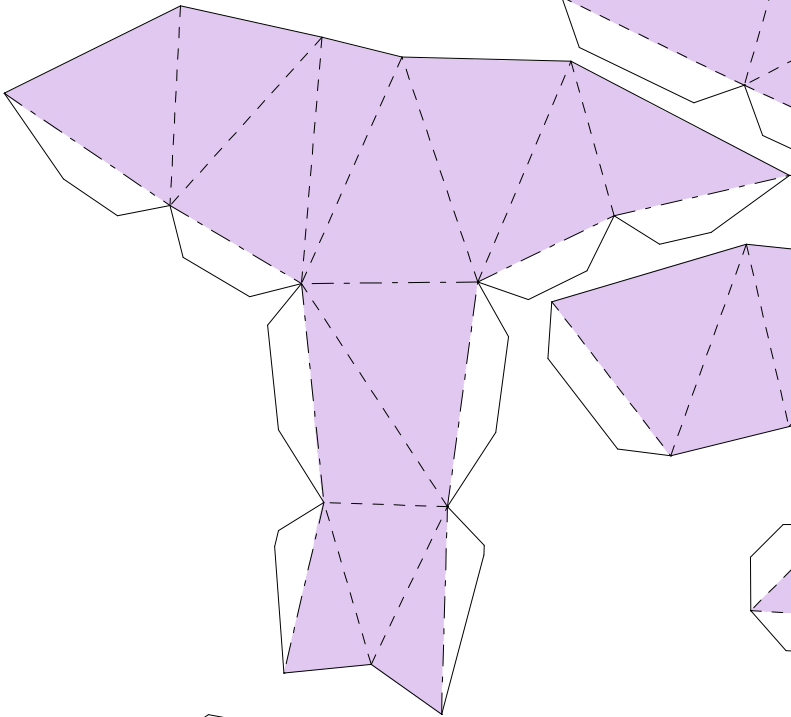

# Espeon

by Brandon

**Paper Pokés**  
[www.pokemonpapercraft.com](http://www.pokemonpapercraft.com)

Head  
3D gem  
optional

Body

Tail stem

Tail

Tail ends

v

Front Legs-  
Close with the bottom of  
the feet of the back legs.

Back legs

v

Left^

^Right

Right

Left