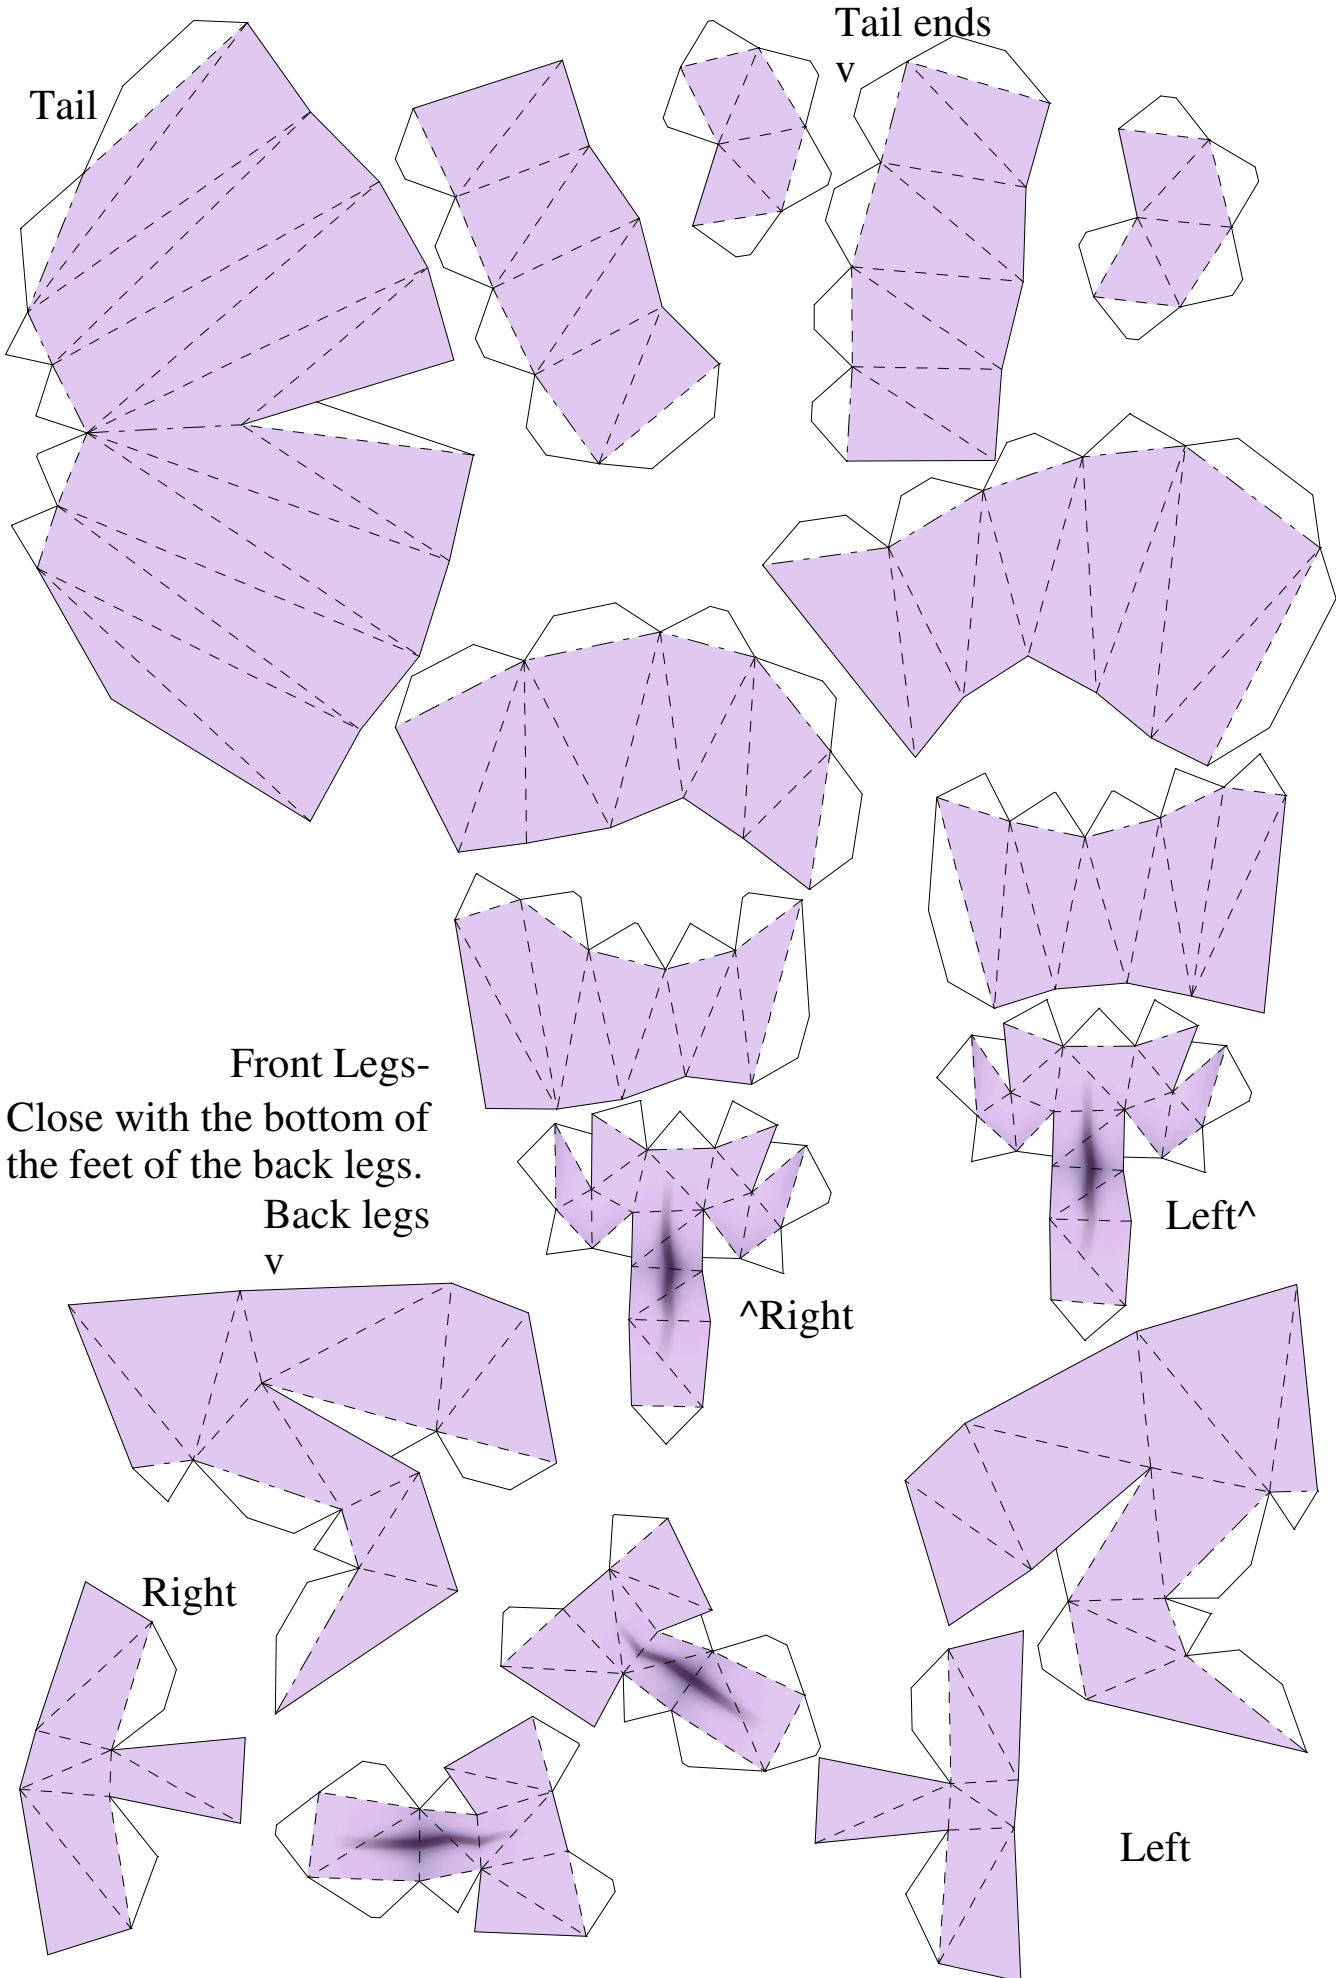

# Espeon

by Brandon

**Paper Pokés**  
[www.pokemonpapercraft.com](http://www.pokemonpapercraft.com)

Head  
3D gem  
optional

Body

Tail stem

Tail

Tail ends

v

Front Legs-  
Close with the bottom of  
the feet of the back legs.

Back legs

v

Left^

^Right

Right

Left